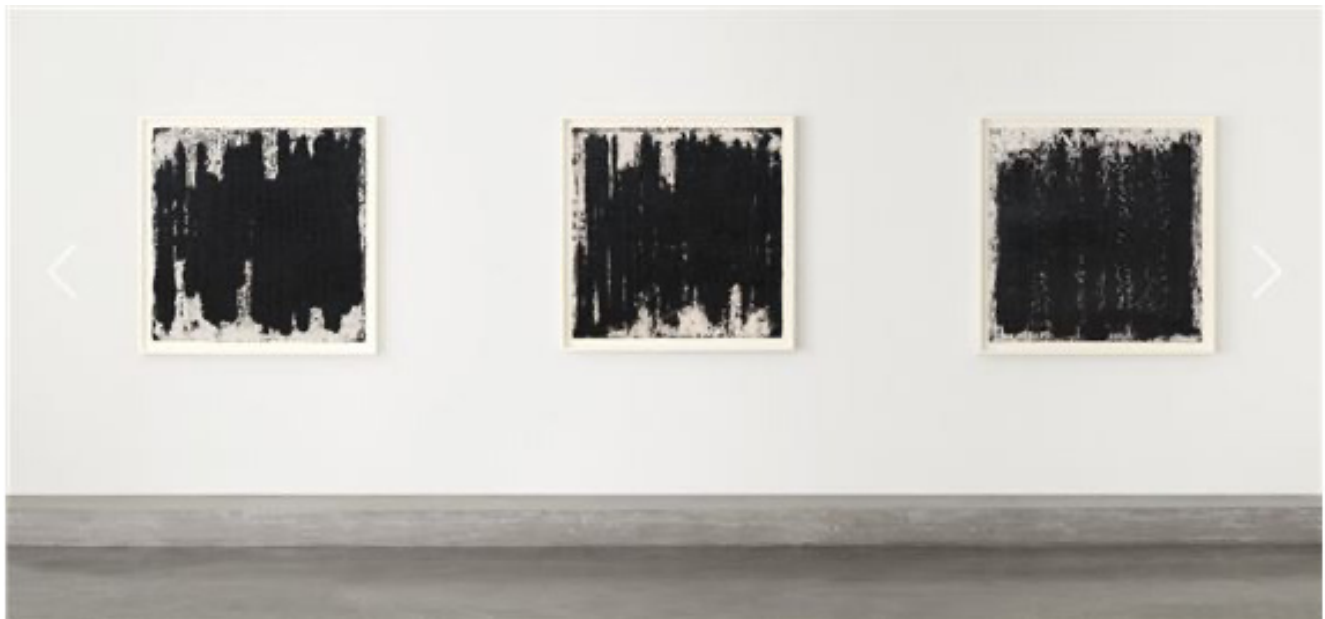

# Richard Serra

---

Ordovas Gallery, London

 MAYFAIR | LONDON | UK

SEP 16, 2021 - DEC 17, 2021

 Save to calendar

Richard Serra Drawings features nineteen works selected by the artist from his recent series 'Orchard Street'. The title refers to the address of his home on the North Fork of Long Island in New York, where Serra has his drawing studio and where he currently spends most of his time. Serra has been drawing since he was four years old and has often stressed the importance of drawing as a foundation of his work. A means of exploring formal and perceptual relationships between the artwork and viewer, it plays a crucial role in his investigation of new concepts and methods. Like his sculptures, Serra's drawing practice, with its own distinctive physicality, conveys a sense of monumentality, weight and density. The exhibition will be accompanied by a fully illustrated catalogue with an essay by James Lawrence.